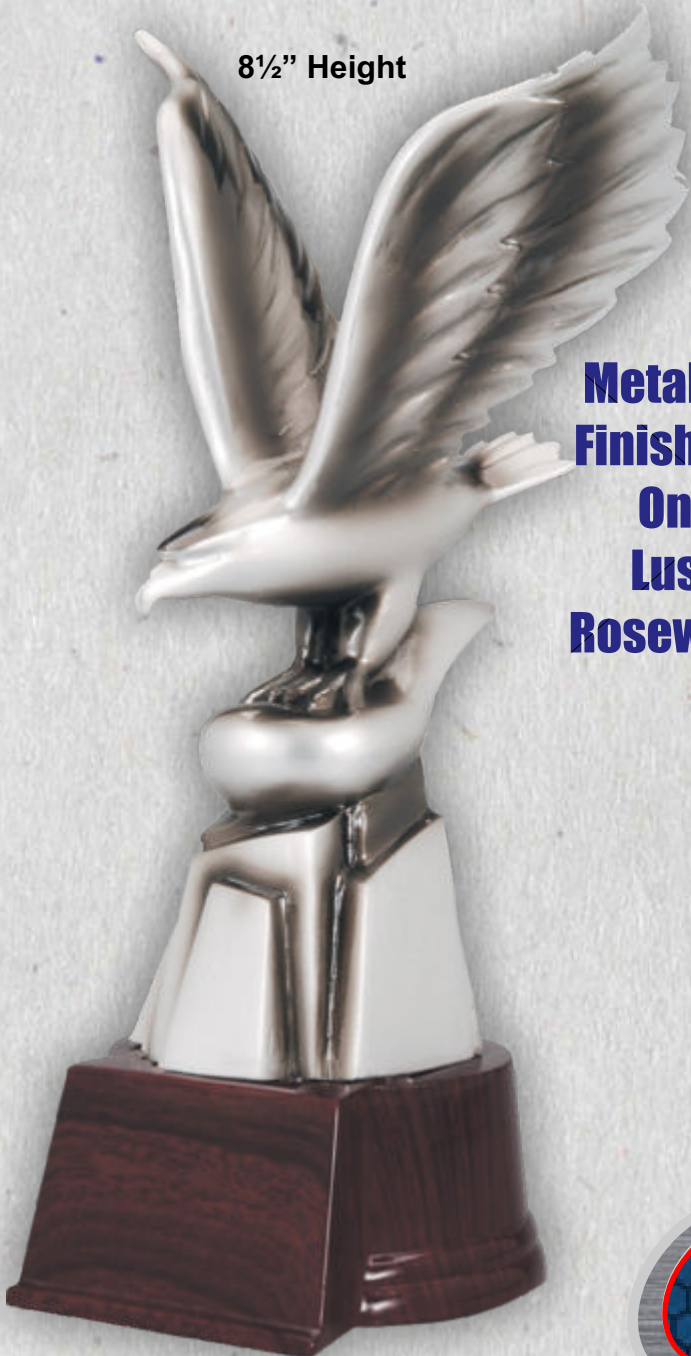

11¾" Height

L-017-28

**NEW IN
2019**

**These Eagle
Can Be Placed
On Almost
Any Base**

**Outstanding
Achievement
or Recognition**

8¾" Height

L-019-28

Mercury Abstract Eagles

8½" Height

RF-2025S

**Metallic Silver
Finish Mounted
On A Rich
Lustrous
Rosewood Base**

11¾" Height

RF-2025

American Eagle with US Flag

13 FEET TALL

AE317