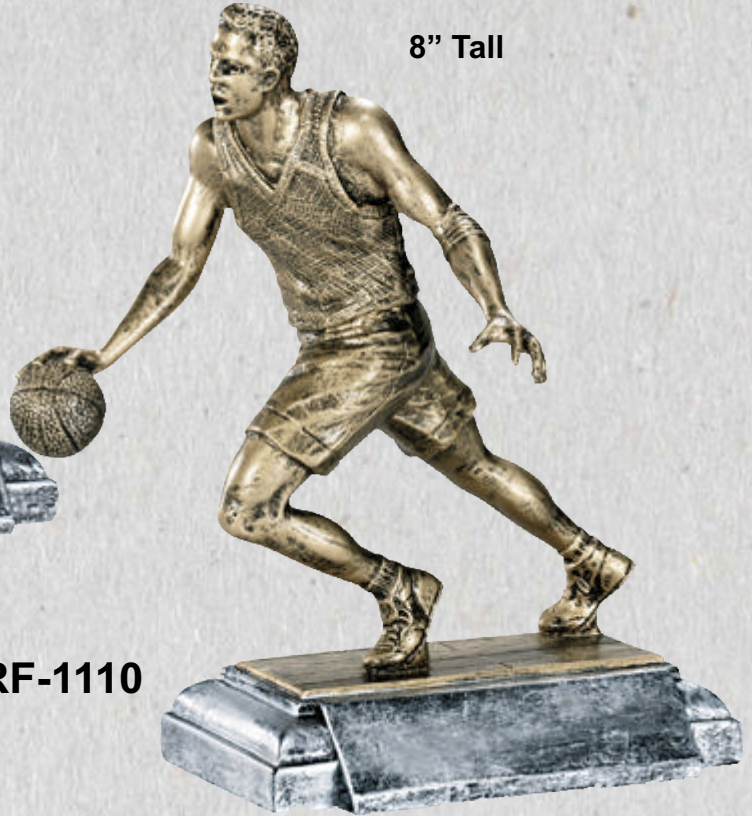

RF-1115

8" Tall