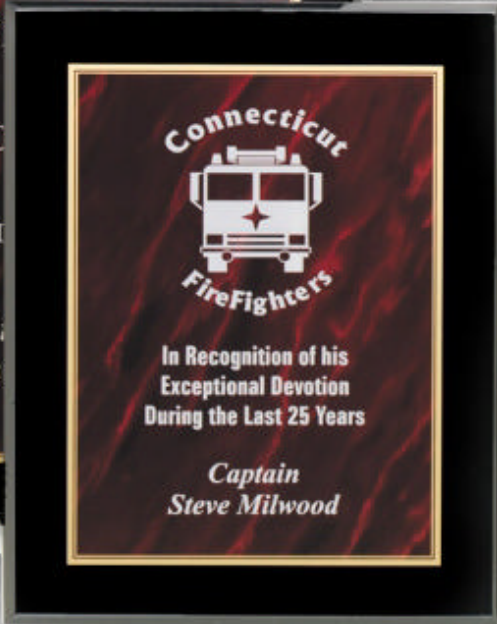

CP810-R

In Recognition of his
Exceptional Devotion
During the Last 25 Years

Captain
Steve Milwood