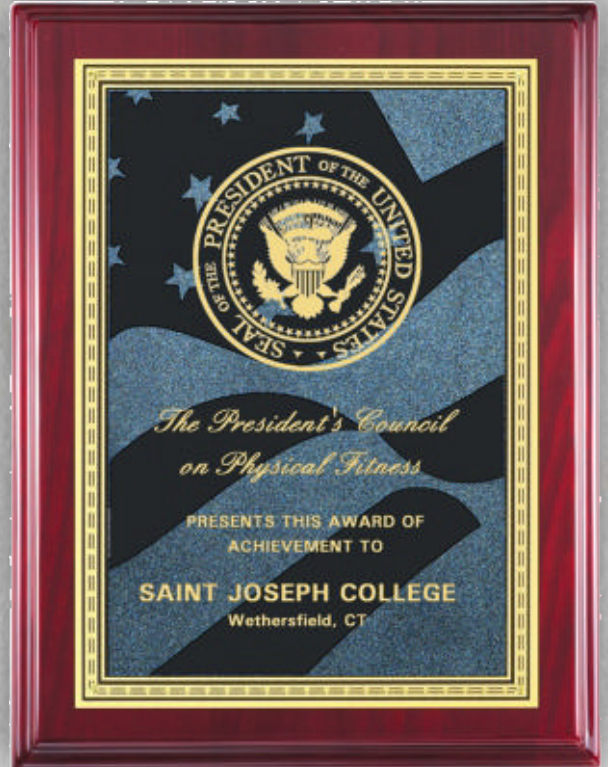

8" x 10"

FP200 Series